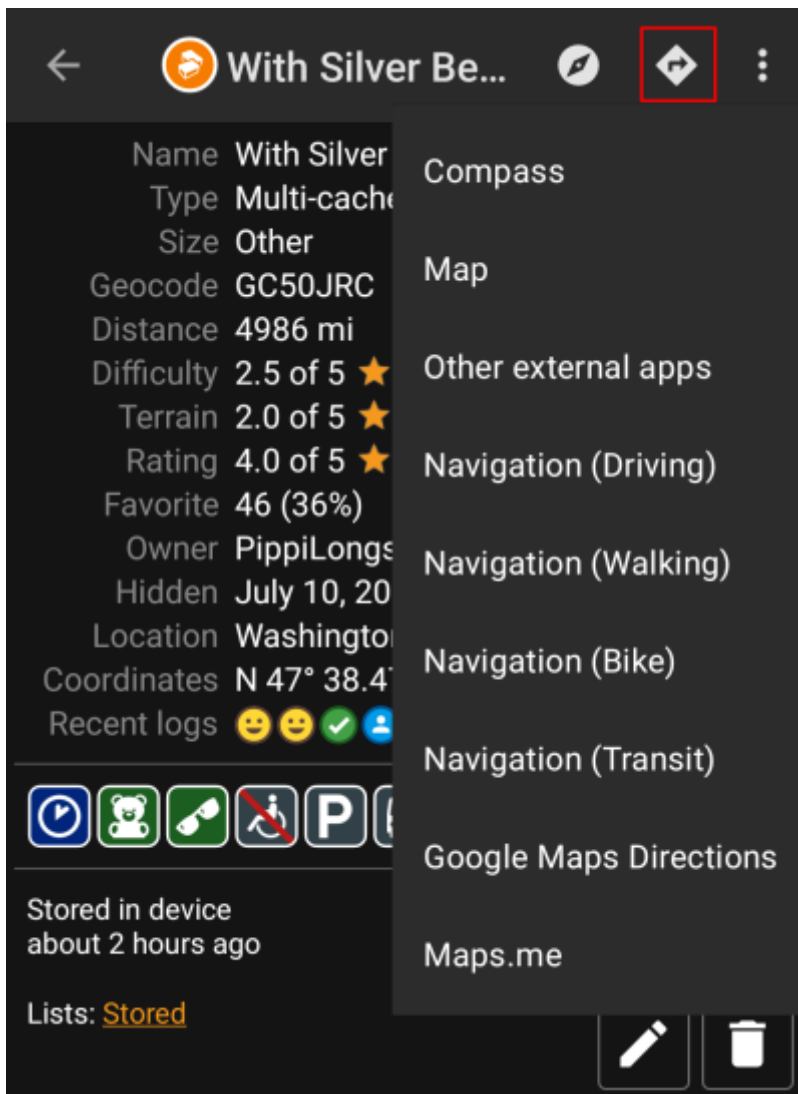

# Table of Contents

**Navigation methods/tools** ..... 2

# Navigation methods/tools

When invoking a navigation towards coordinates the following menu will be shown to select an appropriate navigation method/tool.

The following table provides an overview of the different methods/tools supported. Some items are only shown if the corresponding tool is installed. You can customize the items shown in this menu in the [settings](#).

Name	Description
Compass	Starts the c:geo built-in <a href="#">compass</a> .
Radar	Starts apps supporting a radar functionality, such as <a href="#">GPS Status &amp; Toolbox</a> . A radar is similar to a compass but showing your position in the center and the target position in relation to this.
Map	Opens the c:geo <a href="#">map</a>
Locus	Starts <a href="#">Locus</a> to display the coordinates on the map.
Navigation (Driving)	Starting <a href="#">Google Maps</a> turn-by-turn navigation using the preferences for a car route.
Navigation (Bike)	Starting <a href="#">Google Maps</a> routing turn-by-turn navigation the preferences for a bike route.
Navigation (Walking)	Starting <a href="#">Google Maps</a> routing turn-by-turn navigation the preferences for a walk route.
Navigation (Transit)	Starting <a href="#">Google Maps</a> routing turn-by-turn navigation the preferences for a route with transit providers.
Street View	Start <a href="#">Google Street View</a> on the coordinates.