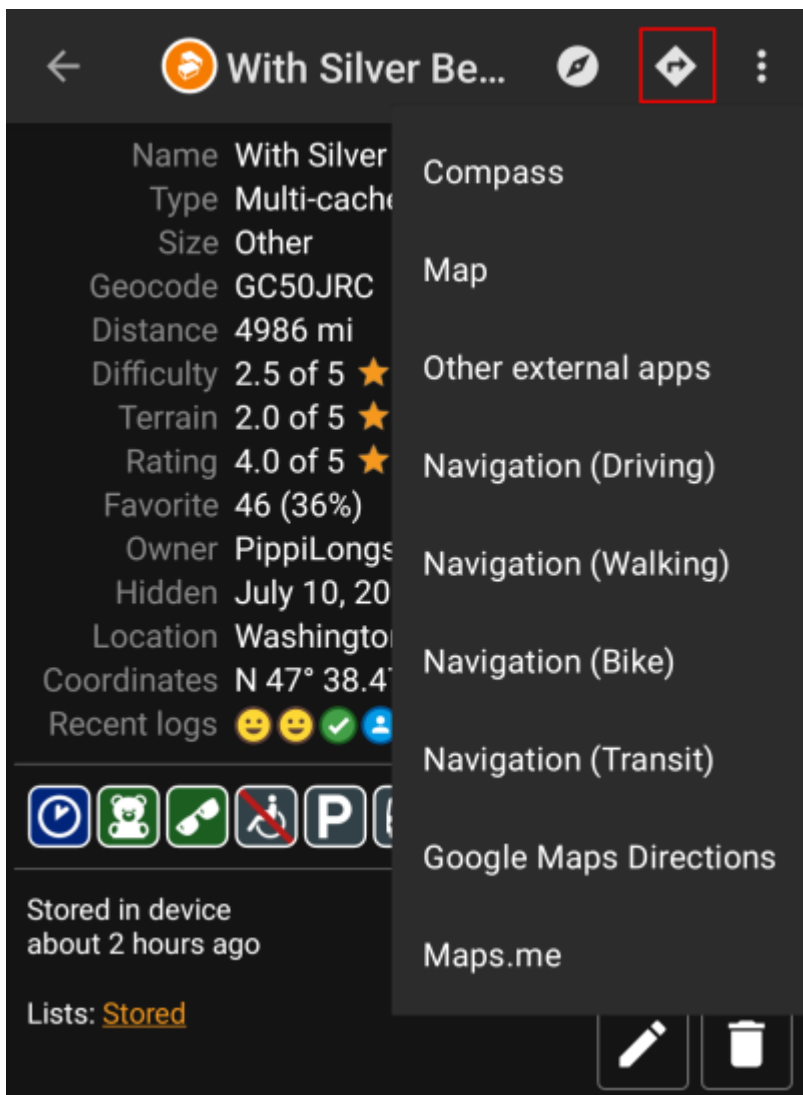

# Table of Contents

**Navigation methods/tools** ..... 2

# Navigation methods/tools

When invoking a navigation towards coordinates the following menu will be shown to select an appropriate navigation method/tool.

The following table provides an overview of the different methods/tools supported. Some items are only shown if the corresponding tool is installed. You can customize the items shown in this menu in the [settings](#).

Name	Description
Compass	Starts the c:geo built-in <a href="#">compass</a> .
Radar	Starts apps supporting a radar functionality, such as <a href="#">GPS Status &amp; Toolbox</a> . A radar is similar to a compass but showing your position in the center and the target position in relation to this.
Map	Opens the c:geo <a href="#">map</a>
Static Maps	Opens the <a href="#">static maps</a> previously downloaded
Download Static Maps	This option is available only in case <a href="#">static maps</a> have not yet been downloaded and will try to download the static maps.
Locus	Starts <a href="#">Locus</a> to display the coordinates on the map.
Rmaps	Starts  <b>App seems to be depracted</b>
Navigation (Driving)	Starting <a href="#">Google Maps</a> turn-by-turn navigation using the preferences for a car route.
Navigation (Bike)	Starting <a href="#">Google Maps</a> routing turn-by-turn navigation the preferences for a bike route.