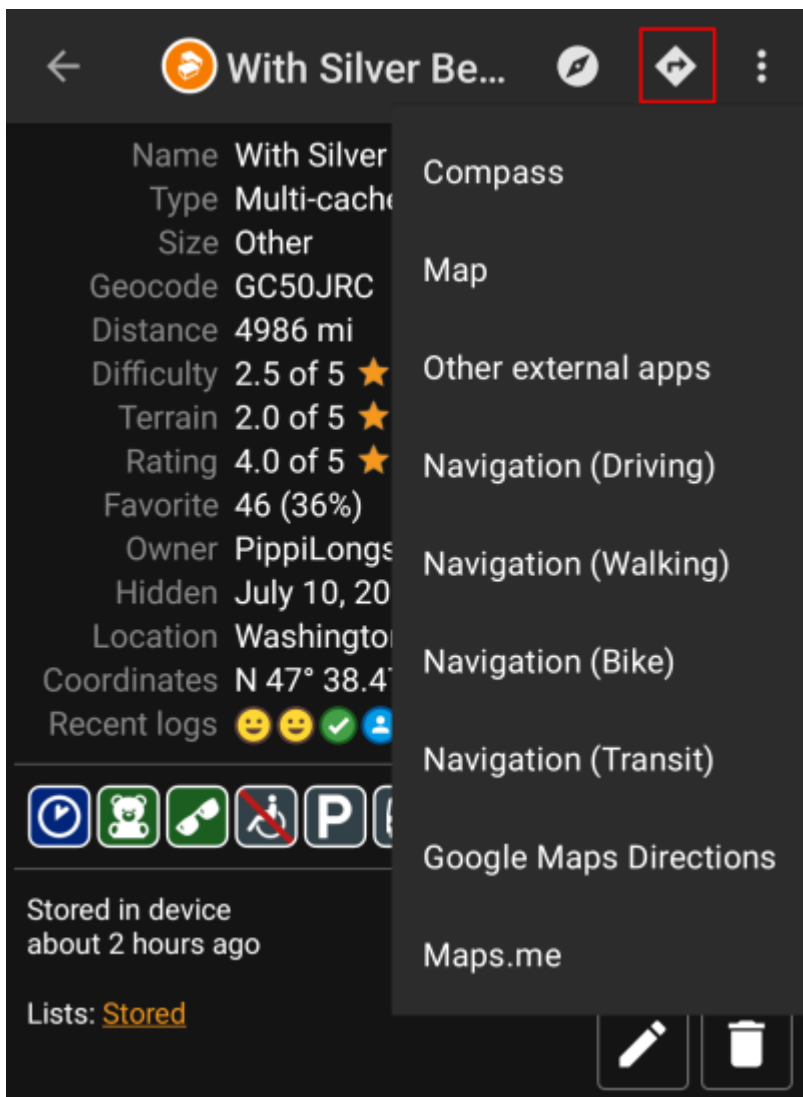

Table of Contents

Navigation methods/tools 2

Navigation methods/tools

When invoking a navigation towards coordinates the following menu will be shown to select an appropriate navigation method/tool.

The following table provides an overview of the different methods/tools supported. Some items are only shown if the corresponding tool is installed. You can customize the items shown in this menu in the [settings](#).

Name	Description
Compass	Starts the c:geo built-in compass .
Radar	Starts apps supporting a radar functionality, such as GPS Status & Toolbox . A radar is similar to a compass but showing your position in the center and the target position in relation to this.
Map	Opens the c:geo map
Static Maps	Opens the static maps previously downloaded
Download Static Maps	This option is available only in case static maps have not yet been downloaded and will try to download the static maps.
Locus	Starts Locus to display the coordinates on the map.
Rmaps	Starts  App seems to be depracted
Navigation (Driving)	Starting Google Maps turn-by-turn navigation using the preferences for a car route.
Navigation (Bike)	Starting Google Maps routing turn-by-turn navigation the preferences for a bike route.