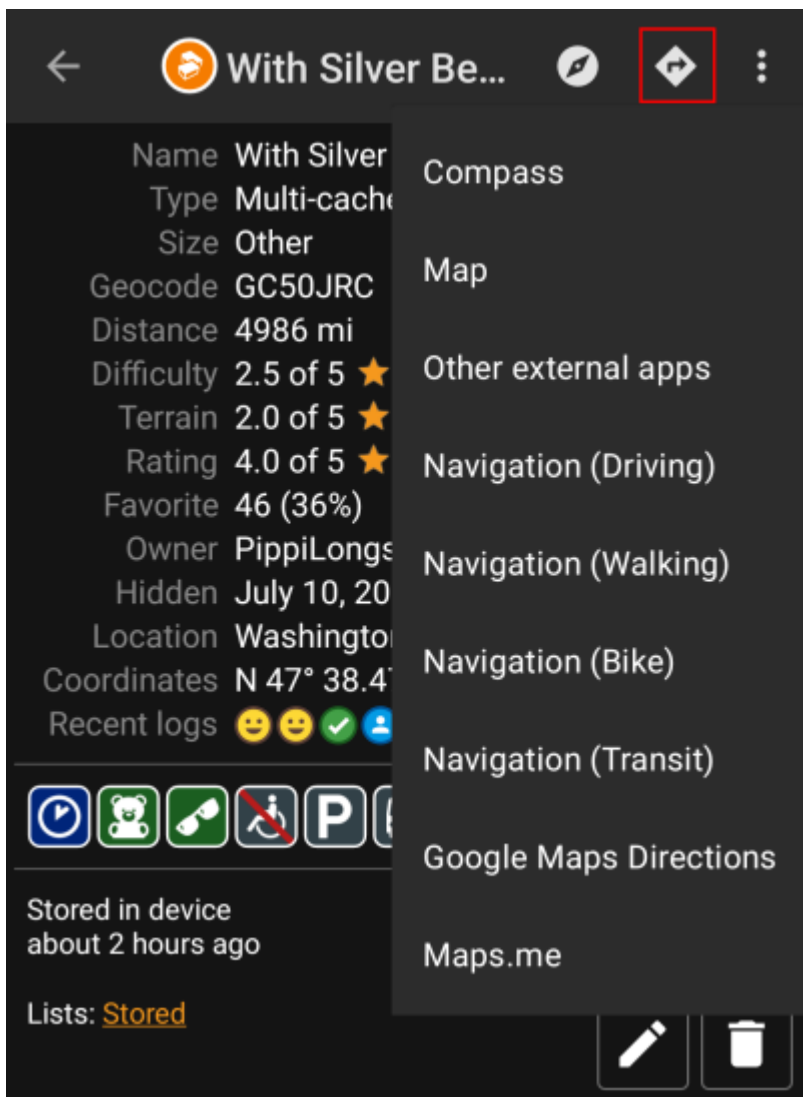

Table des matières

Navigation methods/tools 2

Navigation methods/tools

When invoking a navigation towards coordinates the following menu will be shown to select an appropriate navigation method/tool.

The following table provides an overview of the different methods/tools supported. Some items are only shown if the corresponding tool is installed. You can customize the items shown in this menu in the [settings](#).

Name	Description
Compass	Starts the c:geo built-in compass .
Radar	Starts apps supporting a radar functionality, such as GPS Status & Toolbox . A radar is similar to a compass but showing your position in the center and the target position in relation to this.
Map	Opens the c:geo map
Static Maps	Opens the static maps previously downloaded
Download Static Maps	This option is available only in case static maps have not yet been downloaded and will try to download the static maps.
Locus	Starts Locus to display the coordinates on the map.
Rmaps	Starts  App seems to be depracted
Navigation (Driving)	Starting Google Maps turn-by-turn navigation using the preferences for a car route.
Navigation (Bike)	Starting Google Maps routing turn-by-turn navigation the preferences for a bike route.