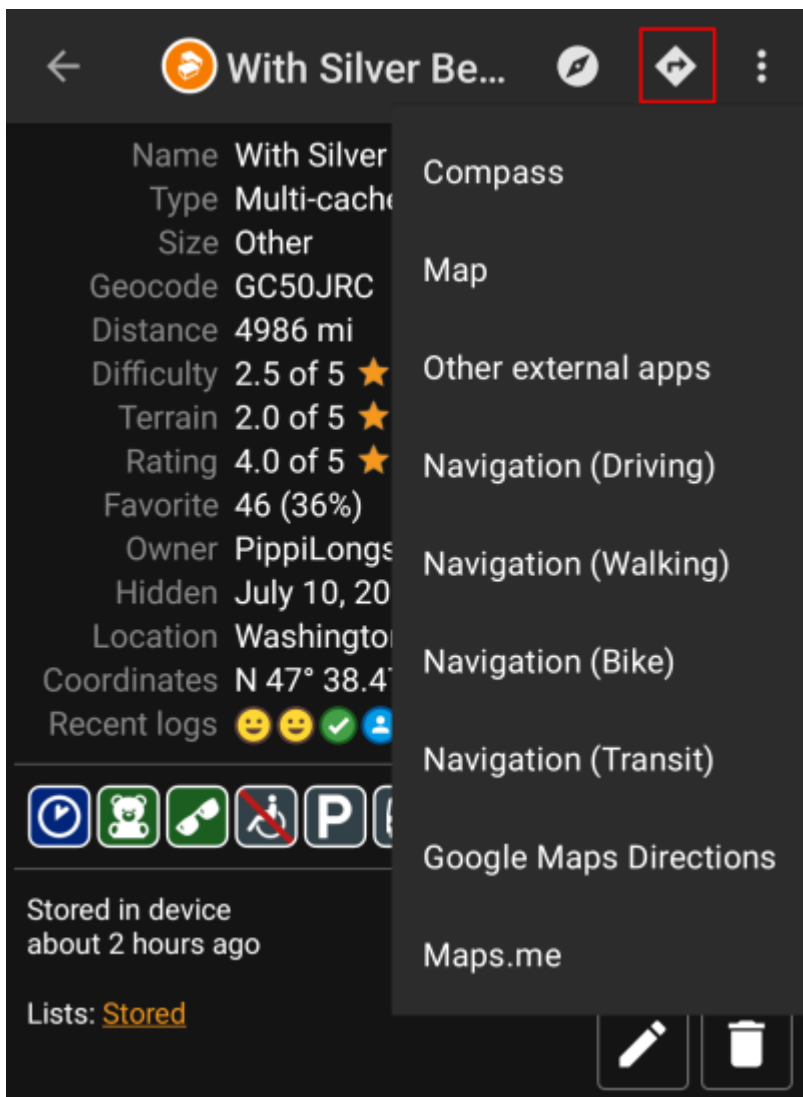

# Navigation methods/tools

When invoking a navigation towards coordinates the following menu will be shown to select an appropriate navigation method/tool.

The following table provides an overview of the different methods/tools supported. Some items are only shown if the corresponding tool is installed. You can customize the items shown in this menu in the [settings](#).

Name	Description
Compass	Starts the c:geo built-in <a href="#">compass</a> .
Radar	Starts apps supporting a radar functionality, such as <a href="#">GPS Status &amp; Toolbox</a> . A radar is similar to a compass but showing your position in the center and the target position in relation to this.
Map	Opens the c:geo <a href="#">map</a>
Static Maps	Opens the <a href="#">static maps</a> previously downloaded
Download Static Maps	This option is available only in case <a href="#">static maps</a> have not yet been downloaded and will try to download the static maps.
Locus	Starts <a href="#">Locus</a> to display the coordinates on the map.
Navigation (Driving)	Starting <a href="#">Google Maps</a> turn-by-turn navigation using the preferences for a car route.
Navigation (Bike)	Starting <a href="#">Google Maps</a> routing turn-by-turn navigation the preferences for a bike route.
Navigation (Walking)	Starting <a href="#">Google Maps</a> routing turn-by-turn navigation the preferences for a walk route.