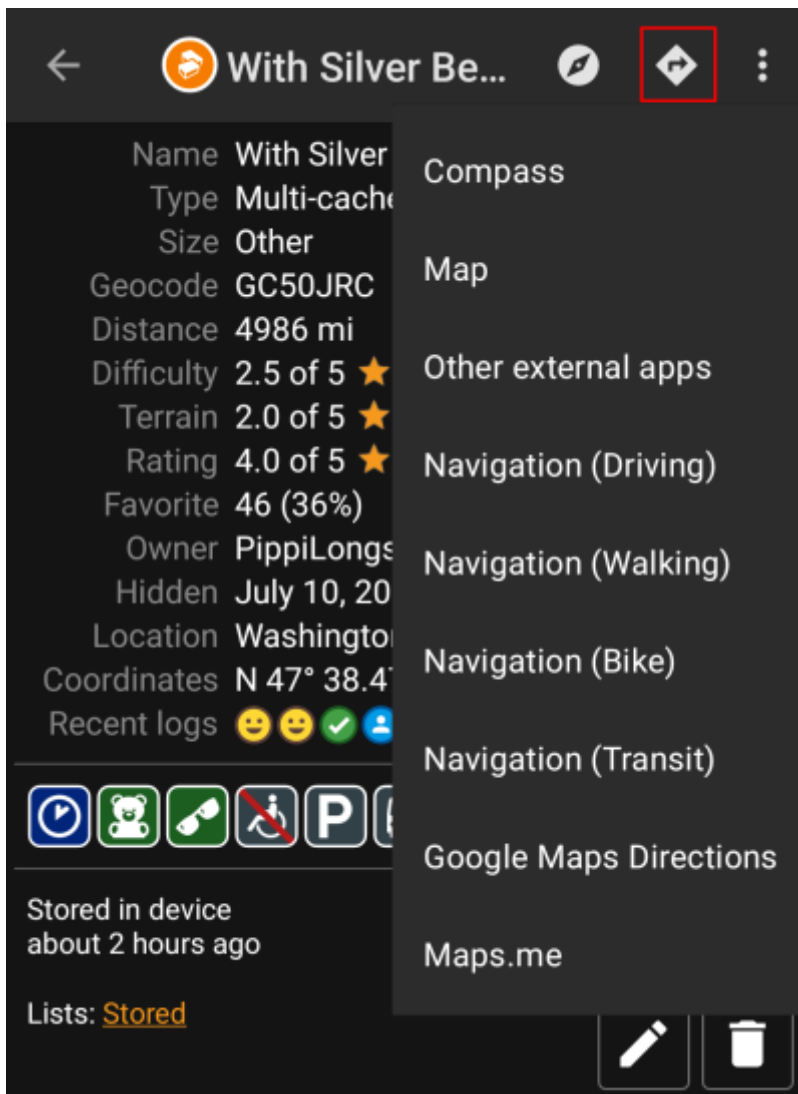

Table des matières

Navigation methods/tools 2

Navigation methods/tools

When invoking a navigation towards coordinates the following menu will be shown to select an appropriate navigation method/tool.

The following table provides an overview of the different methods/tools supported. Some items are only shown if the corresponding tool is installed. You can customize the items shown in this menu in the [settings](#).

Name	Description
Compass	Starts the c:geo built-in compass .
Radar	Starts apps supporting a radar functionality, such as GPS Status & Toolbox . A radar is similar to a compass but showing your position in the center and the target position in relation to this.
Map	Opens the c:geo map
Static Maps	This feature was removed.
Download Static Maps	This option is available only in case static maps have not yet been downloaded and will try to download the static maps.
Locus	Starts Locus to display the coordinates on the map.
Navigation (Driving)	Starting Google Maps turn-by-turn navigation using the preferences for a car route.
Navigation (Bike)	Starting Google Maps routing turn-by-turn navigation the preferences for a bike route.
Navigation (Walking)	Starting Google Maps routing turn-by-turn navigation the preferences for a walk route.