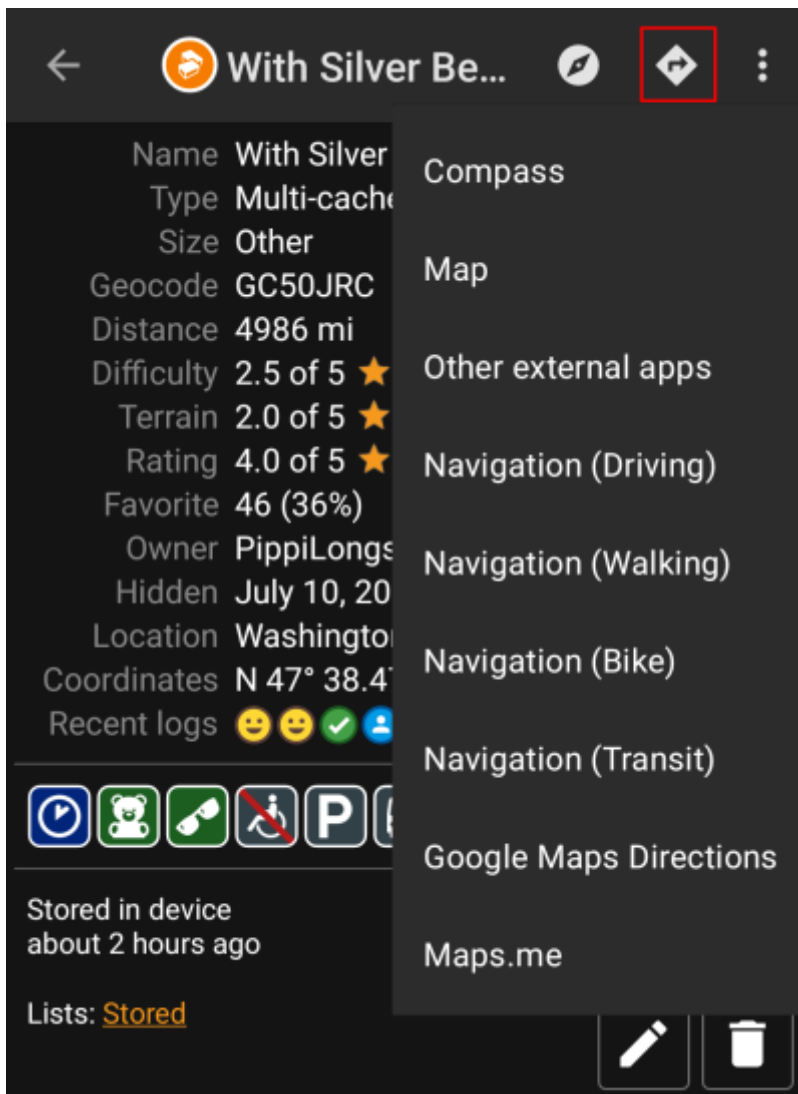

Table of Contents

Navigation methods/tools 2

Navigation methods/tools

When invoking a navigation towards coordinates the following menu will be shown to select an appropriate navigation method/tool.

The following table provides an overview of the different methods/tools supported. Some items are only shown if the corresponding tool is installed. You can customize the items shown in this menu in the [settings](#).

Name	Description
Compass	Starts the c:geo built-in compass .
Radar	Starts apps supporting a radar functionality, such as GPS Status & Toolbox . A radar is similar to a compass but showing your position in the center and the target position in relation to this.
Map	Opens the c:geo map
Static Maps	This feature was removed.
Download Static Maps	This feature was removed.
Locus	Starts Locus to display the coordinates on the map.
Navigation (Driving)	Starting Google Maps turn-by-turn navigation using the preferences for a car route.
Navigation (Bike)	Starting Google Maps routing turn-by-turn navigation the preferences for a bike route.
Navigation (Walking)	Starting Google Maps routing turn-by-turn navigation the preferences for a walk route.