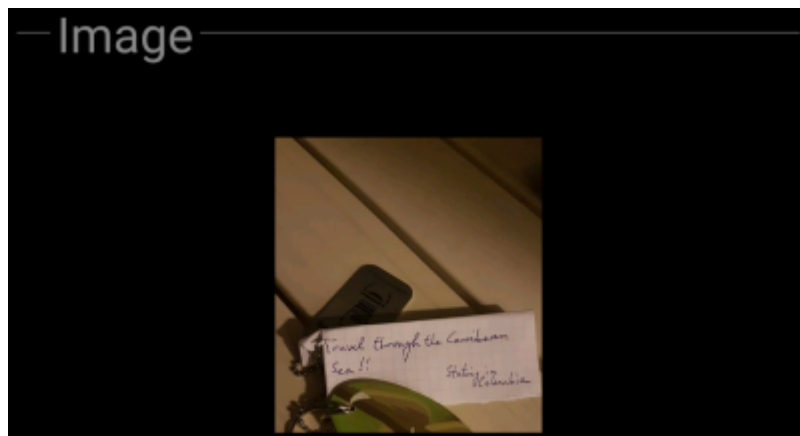

Image

This section of the trackable details tab shows the default image the owner assigned to this trackable.

Clicking on the image opens the picture in your default image viewer.

Logbook Tab