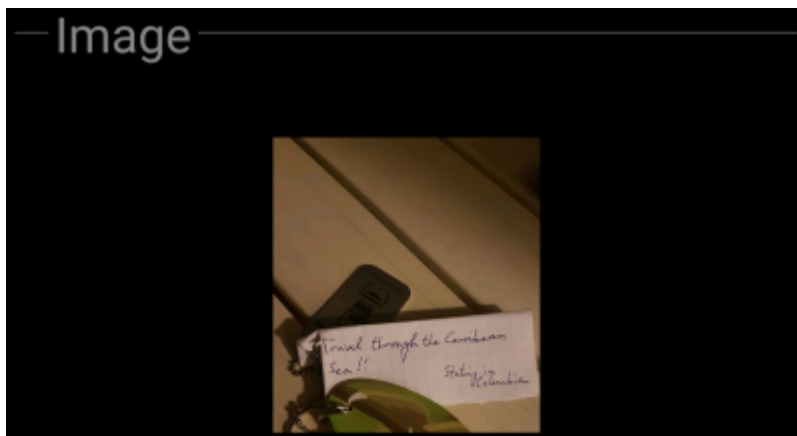

Image

This section of the trackable details tab shows the default image the owner assigned to this trackable.

Clicking on the image opens the picture in your default image viewer.

Logbook Tab

This tab contains a scroll able list with the log entries, each containing the username, the log date, the log type, the cache associated to the trackable log and the log text.