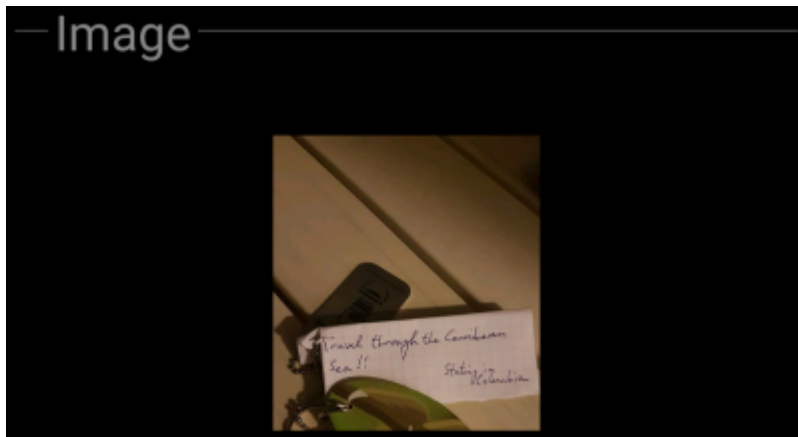

Kuva

Tämä osio yksityiskohdat-välilehdestä näyttää omistajan matkaajalle määrittämän kuvan.

Kuvan napautus avaa sen laitteesi oletuskuvaselaimessa.

Lokikirja-välilehti