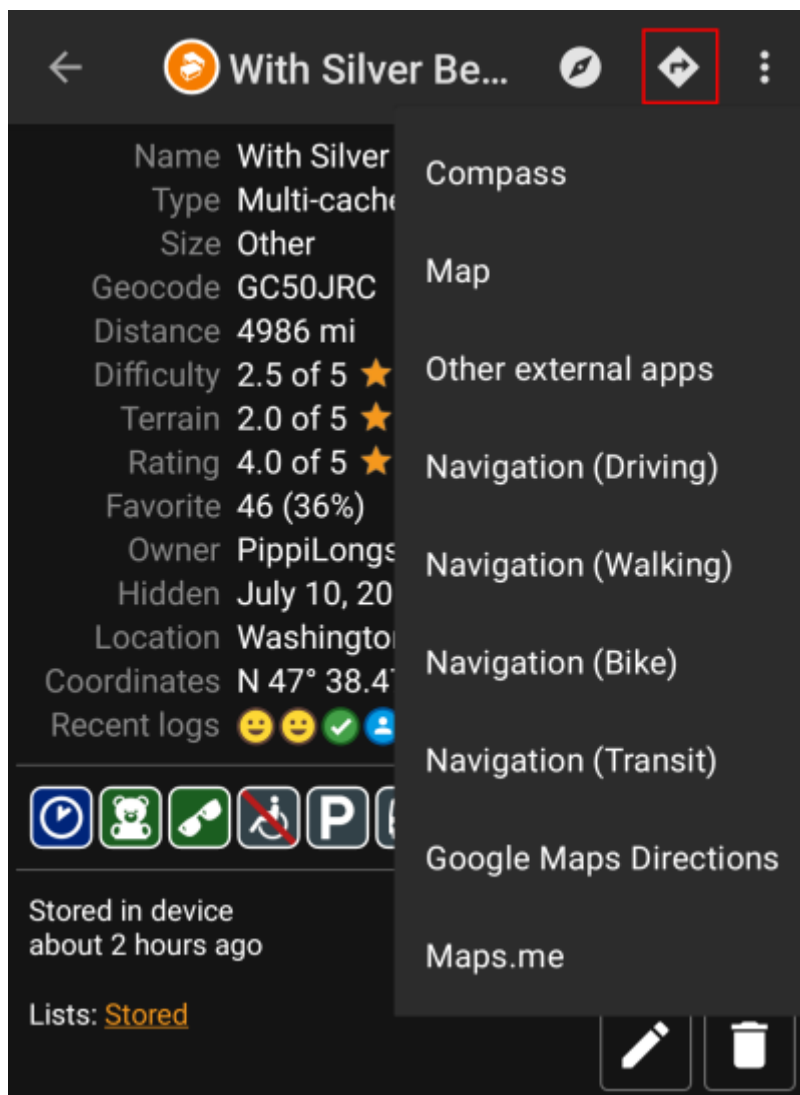

# Table of Contents

**Navigation methods/tools** ..... 2

Deze pagina is nog niet volledig vertaald. Help alsjeblieft de vertaling compleet te maken.

(verwijder deze paragraaf als de vertaling is voltooid)

# Navigation methods/tools

When invoking a navigation towards coordinates the following menu will be shown to select an appropriate navigation method/tool.

The following table provides an overview of the different methods/tools supported. Some items are only shown if the corresponding tool is installed. You can customize the items shown in this menu in the [settings](#).

Name	Description
Compass	Starts the c:geo built-in <a href="#">compass</a> .
Radar	Starts apps supporting a radar functionality, such as <a href="#">GPS Status &amp; Toolbox</a> . A radar is similar to a compass but showing your position in the center and the target position in relation to this.
Map	Opens the c:geo <a href="#">map</a>
Static Maps	Opens the <a href="#">static maps</a> previously downloaded