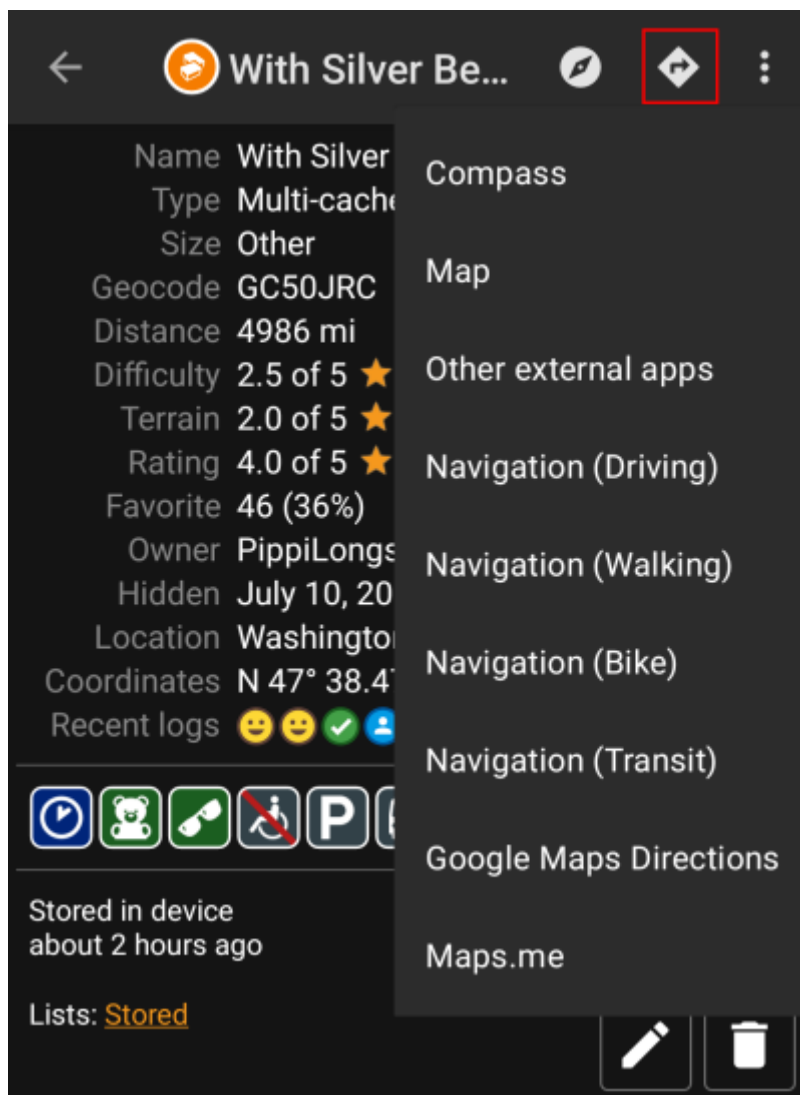

Table of Contents

Navigation methods/tools 2

Deze pagina is nog niet volledig vertaald. Help alsjeblieft de vertaling compleet te maken.

(verwijder deze paragraaf als de vertaling is voltooid)

Navigation methods/tools

When invoking a navigation towards coordinates the following menu will be shown to select an appropriate navigation method/tool.

The following table provides an overview of the different methods/tools supported. Some items are only shown if the corresponding tool is installed. You can customize the items shown in this menu in the [settings](#).

Name	Description
Compass	Starts the c:geo built-in compass .
Radar	Starts apps supporting a radar functionality, such as GPS Status & Toolbox . A radar is similar to a compass but showing your position in the center and the target position in relation to this.
Map	Opens the c:geo map
Static Maps	Opens the static maps previously downloaded