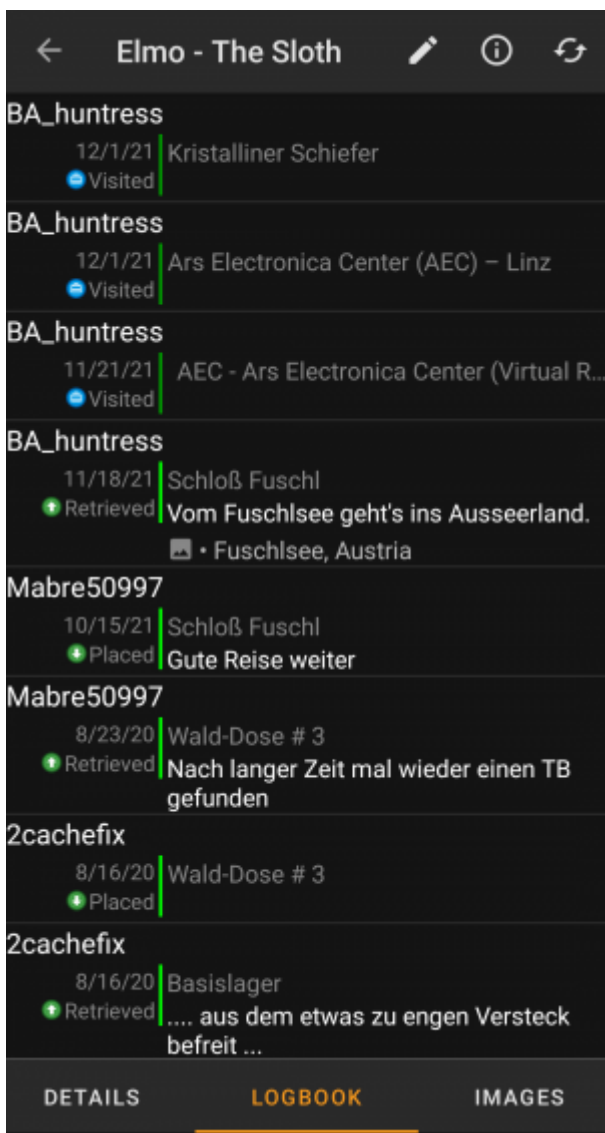

## Details

This section of the details tab shows the detailed description provided by the owner of this trackable.

You can click on the detailed description to copy the text or parts of it to your clipboard. Furthermore you can use it to trigger translating the description into another language.

## Image

This section of the trackable details tab shows the default image the owner assigned to this trackable.

Clicking on the image opens the picture in your default image viewer.

## Logbook Tab

This tab contains a scroll able list with the log entries, each containing the username, the log date, the log type, the cache associated to the trackable log and the log text.

Clicking on the username will open a context menu with owner related search options.