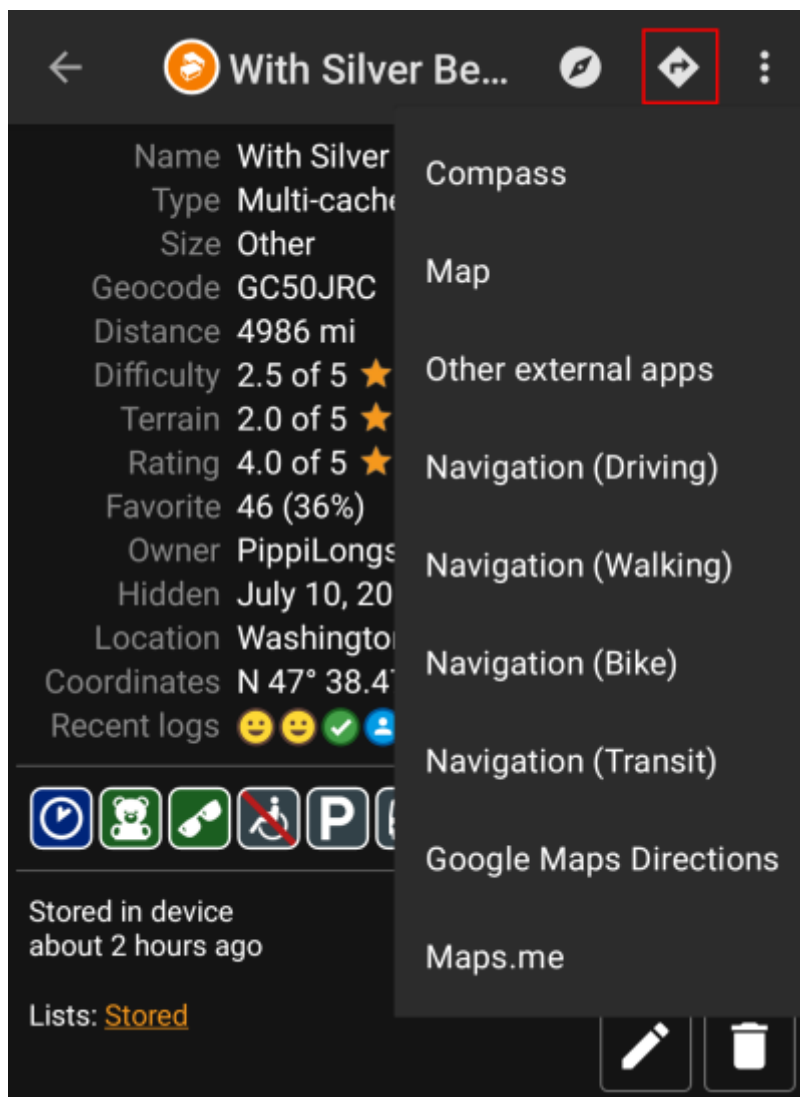

When invoking a navigation towards coordinates the following menu will be shown to select an appropriate navigation method/tool.

The following table provides an overview of the different methods/tools supported. Some items are only shown if the corresponding tool is installed. You can customize the items shown in this menu in the [settings](#).

Name	Description
Compass	Starts the c:geo built-in compass .
Radar	Starts apps supporting a radar functionality, such as GPS Status & Toolbox . A radar is similar to a compass but showing your position in the center and the target position in relation to this.
Map	Opens the c:geo map
Static Maps	Opens the static maps previously downloaded
Download Static Maps	This option is available only in case static maps have not yet been downloaded and will try to download the static maps.