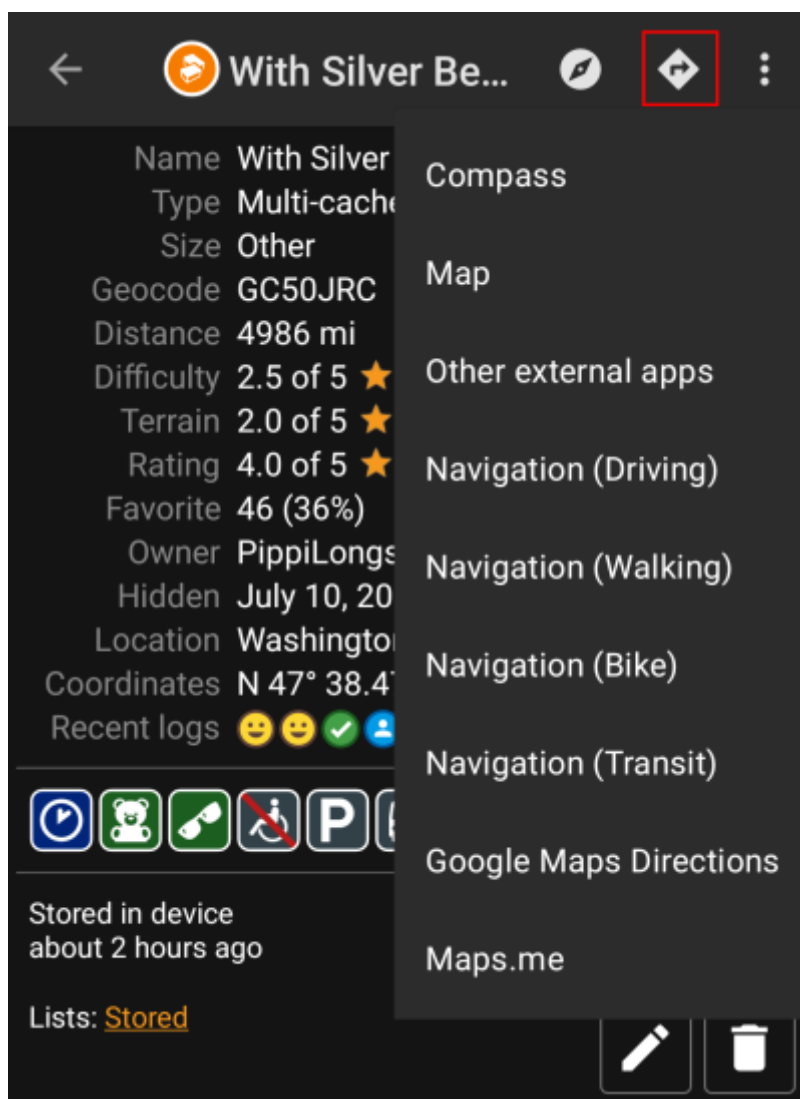

# Table of Contents

**Navigation methods/tools** ..... 2

This page is not fully translated, yet. Please help completing the translation. (remove this paragraph once the translation is finished)

# Navigation methods/tools

When invoking a navigation towards coordinates the following menu will be shown to select an appropriate navigation method/tool.

The following table provides an overview of the different methods/tools supported. Some items are only shown if the corresponding tool is installed. You can customize the items shown in this menu in the [settings](#).

Name	Description
Compass	Starts the c:geo built-in <a href="#">compass</a> .
Radar	Starts apps supporting a radar functionality, such as <a href="#">GPS Status &amp; Toolbox</a> . A radar is similar to a compass but showing your position in the center and the target position in relation to this.
Map	Opens the c:geo <a href="#">map</a>
Static Maps	Opens the <a href="#">static maps</a> previously downloaded
Download Static Maps	This option is available only in case <a href="#">static maps</a> have not yet been downloaded and will try to download the static maps.